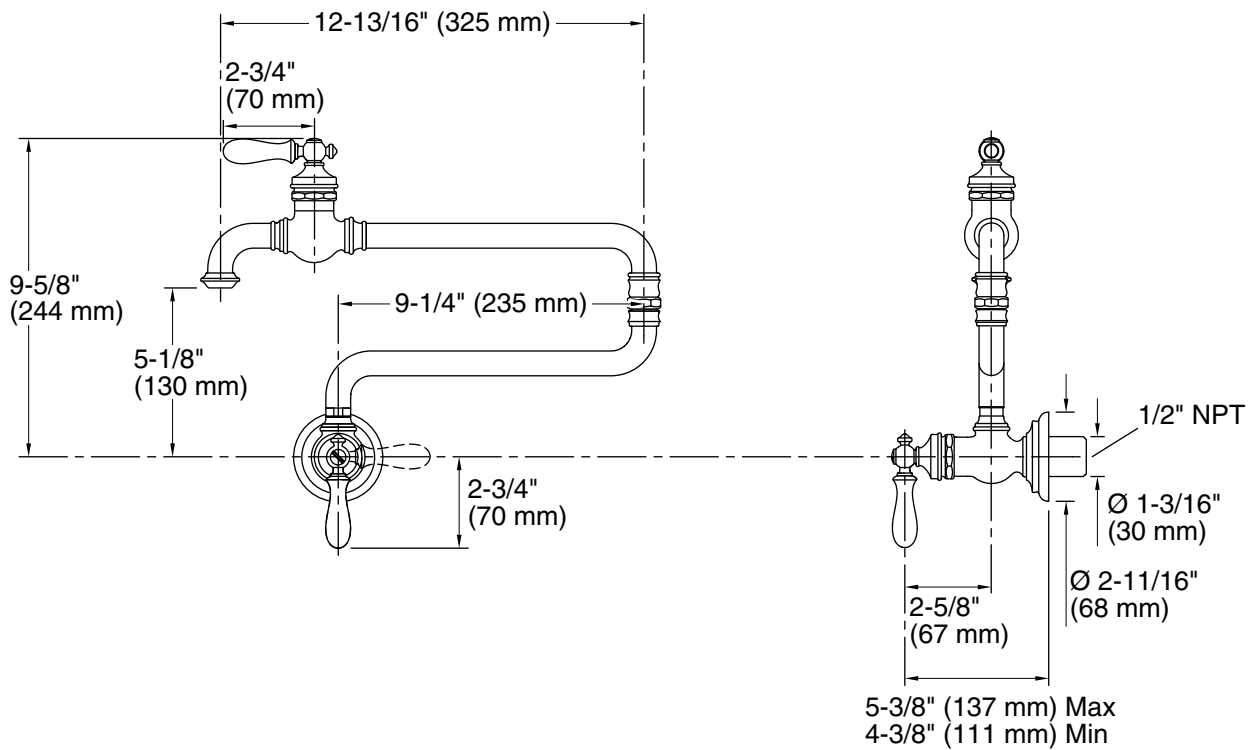

Technical Information

All product dimensions are nominal.

Faucet:

Flow rate: 3.2 gal/min (12.1 l/min)

Pressure: 60 psi (4.1 bar)

Spout:

Spout reach: 22" (559 mm)

Notes

Install this product according to the installation guide.